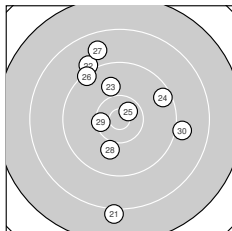

# Women Pistol

Competition

**Start No: 104**

25.11.2022 18:05

Kryseboda Pistolklubb

Result: **561** (588.3)  
 Series: 91 92 91 96<sup>OF</sup> 96 95  
 Counter: 28 26 5 1 0 0 0 0 0 0  
 Inner ten: 11  
 Furthest: 2641 (54.), 2300 (21.), 2228 (60.)  
 Best divider: 75.9 (50.), 172.6 (35.), 176.8 (59.)  
 Shot position: 0.57 mm left, 0.17 mm bottom  
 Dispersion: 7.55, horizontal: 6.85, vertical: 8.19

**Series 1: 91 (97.1)**

9.8 →	10.3 ↙	9.1 ↙	9.6 ↙	9.8 ↗
9.8 ↘	8.9 ↗	9.7 ↗	9.6 ↗	10.5* ↗

Best divider: 367.3 (10.), 545.0 (2.), 922.8 (5.)  
 Shot position: 2.28 mm left, 0.95 mm top  
 Dispersion: 7.65, horizontal: 7.14, vertical: 8.13

**Series 2: 92 (97.1)**

9.9 ↙	9.1 ↘	10.3 ↘	10.6* ↘	8.8 ↗
9.6 ↓	10.3 ↑	9.2 →	9.7 →	9.6 ↗

Best divider: 254.9 (14.), 486.0 (17.), 490.4 (13.)  
 Shot position: 2.56 mm right, 2.78 mm top  
 Dispersion: 7.58, horizontal: 6.29, vertical: 8.68

**Series 3: 91 (94.7)**

8.1 ↓	9.1 ↘	9.9 ↑	9.5 →	10.6* ↗
9.3 ↘	8.8 ↑	10.0 ↓	10.4* ←	9.0 →

Best divider: 278.2 (25.), 461.6 (29.), 775.8 (28.)  
 Shot position: 0.35 mm left, 2.13 mm top  
 Dispersion: 9.77, horizontal: 7.63, vertical: 11.52