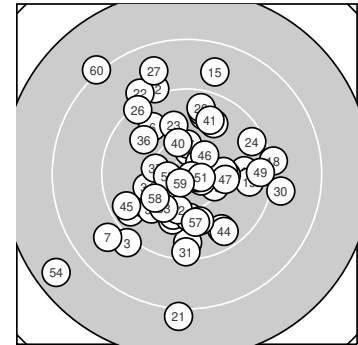

# Women Pistol

Competition

**Start No: 104**

25.11.2022 18:05

Kryseboda Pistolklubb

Result: **561** (588.3)  
 Series: 91 92 91 96<sup>OF</sup> 96 95  
 Counter: 28 26 5 1 0 0 0 0 0 0  
 Inner ten: 11  
 Furthest: 2641 (54.), 2300 (21.), 2228 (60.)  
 Best divider: 75.9 (50.), 172.6 (35.), 176.8 (59.)  
 Shot position: 0.57 mm left, 0.17 mm bottom  
 Dispersion: 7.55, horizontal: 6.85, vertical: 8.19

**Series 1: 91 (97.1)**

9.8 →	10.3 ↙	9.1 ↙	9.6 ↙	9.8 ↗
9.8 ↘	8.9 ↗	9.7 ↗	9.6 ↗	10.5* ↗

Best divider: 367.3 (10.), 545.0 (2.), 922.8 (5.)  
 Shot position: 2.28 mm left, 0.95 mm top  
 Dispersion: 7.65, horizontal: 7.14, vertical: 8.13

**Series 2: 92 (97.1)**

9.9 ↙	9.1 ↘	10.3 ↘	10.6* ↘	8.8 ↗
9.6 ↓	10.3 ↑	9.2 →	9.7 →	9.6 ↗

Best divider: 254.9 (14.), 486.0 (17.), 490.4 (13.)  
 Shot position: 2.56 mm right, 2.78 mm top  
 Dispersion: 7.58, horizontal: 6.29, vertical: 8.68

**Series 5: 96 (100.4)**

9.8 ↗	10.2 →	10.1 ↓	9.6 ↘	9.6 ↙
10.4* ↗	10.2 →	10.1 ↓	9.5 →	10.9* ↘

Best divider: 75.9 (50.), 421.0 (46.), 591.6 (42.)  
 Shot position: 2.56 mm right, 1.65 mm bottom  
 Dispersion: 5.63, horizontal: 5.84, vertical: 5.41