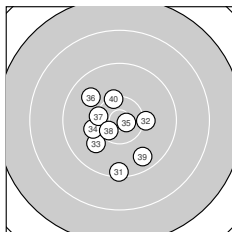

**Series 1: 91 (97.1)**

9.8 →	10.3 ↙	9.1 ↙	9.6 ↙	9.8 ↗
9.8 ↘	8.9 ↗	9.7 ↗	9.6 ↗	10.5* ↗

Best divider: 367.3 (10.), 545.0 (2.), 922.8 (5.)  
 Shot position: 2.28 mm left, 0.95 mm top  
 Dispersion: 7.65, horizontal: 7.14, vertical: 8.13

**Series 2: 92 (97.1)**

9.9 ↙	9.1 ↘	10.3 ↘	10.6* ↘	8.8 ↗
9.6 ↓	10.3 ↑	9.2 →	9.7 →	9.6 ↗

Best divider: 254.9 (14.), 486.0 (17.), 490.4 (13.)  
 Shot position: 2.56 mm right, 2.78 mm top  
 Dispersion: 7.58, horizontal: 6.29, vertical: 8.68

**Series 3: 91 (94.7)**

8.1 ↓	9.1 ↘	9.9 ↑	9.5 →	10.6* ↗
9.3 ↘	8.8 ↑	10.0 ↓	10.4* ←	9.0 →

Best divider: 278.2 (25.), 461.6 (29.), 775.8 (28.)  
 Shot position: 0.35 mm left, 2.13 mm top  
 Dispersion: 9.77, horizontal: 7.63, vertical: 11.52

**Series 4: 96 (100.8)**

9.4 ↓	10.2 →	9.9 ↙	10.1 ←	10.7* ↘
9.8 ↘	10.3 ←	10.5* ↙	9.6 ↘	10.3 ↑

Best divider: 172.6 (35.), 364.2 (38.), 518.7 (37.)  
 Shot position: 1.49 mm left, 2.07 mm bottom  
 Dispersion: 5.28, horizontal: 4.82, vertical: 5.70