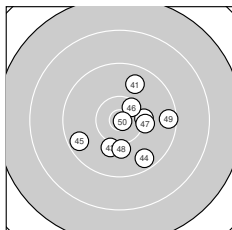

**Series 2: 92 (97.1)**

9.9 ↙	9.1 ↘	10.3 ↘	10.6* ↘	8.8 ↗
9.6 ↓	10.3 ↑	9.2 →	9.7 →	9.6 ↗

Best divider: 254.9 (14.), 486.0 (17.), 490.4 (13.)  
 Shot position: 2.56 mm right, 2.78 mm top  
 Dispersion: 7.58, horizontal: 6.29, vertical: 8.68

**Series 3: 91 (94.7)**

8.1 ↓	9.1 ↘	9.9 ↑	9.5 →	10.6* ↗
9.3 ↘	8.8 ↑	10.0 ↓	10.4* ←	9.0 →

Best divider: 278.2 (25.), 461.6 (29.), 775.8 (28.)  
 Shot position: 0.35 mm left, 2.13 mm top  
 Dispersion: 9.77, horizontal: 7.63, vertical: 11.52

**Series 4: 96 (100.8)**

9.4 ↓	10.2 →	9.9 ↙	10.1 ←	10.7* ↘
9.8 ↘	10.3 ←	10.5* ↙	9.6 ↘	10.3 ↑

Best divider: 172.6 (35.), 364.2 (38.), 518.7 (37.)  
 Shot position: 1.49 mm left, 2.07 mm bottom  
 Dispersion: 5.28, horizontal: 4.82, vertical: 5.70

**Series 5: 96 (100.4)**

9.8 ↗	10.2 →	10.1 ↓	9.6 ↘	9.6 ↙
10.4* ↗	10.2 →	10.1 ↓	9.5 →	10.9* ↘

Best divider: 75.9 (50.), 421.0 (46.), 591.6 (42.)  
 Shot position: 2.56 mm right, 1.65 mm bottom  
 Dispersion: 5.63, horizontal: 5.84, vertical: 5.41