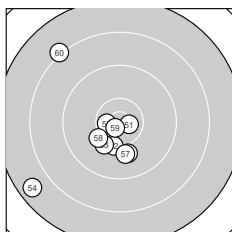

**Series 2: 92 (97.1)**

9.9 ↙	9.1 ↘	10.3 ↘	10.6* ↘	8.8 ↗
9.6 ↓	10.3 ↑	9.2 →	9.7 →	9.6 ↗

Best divider: 254.9 (14.), 486.0 (17.), 490.4 (13.)  
 Shot position: 2.56 mm right, 2.78 mm top  
 Dispersion: 7.58, horizontal: 6.29, vertical: 8.68

**Series 3: 91 (94.7)**

8.1 ↓	9.1 ↘	9.9 ↑	9.5 →	10.6* ↗
9.3 ↘	8.8 ↑	10.0 ↓	10.4* ←	9.0 →

Best divider: 278.2 (25.), 461.6 (29.), 775.8 (28.)  
 Shot position: 0.35 mm left, 2.13 mm top  
 Dispersion: 9.77, horizontal: 7.63, vertical: 11.52

**Series 4: 96 (100.8)**

9.4 ↓	10.2 →	9.9 ↙	10.1 ←	10.7* ↘
9.8 ↘	10.3 ←	10.5* ↙	9.6 ↘	10.3 ↑

Best divider: 172.6 (35.), 364.2 (38.), 518.7 (37.)  
 Shot position: 1.49 mm left, 2.07 mm bottom  
 Dispersion: 5.28, horizontal: 4.82, vertical: 5.70

**Series 5: 96 (100.4)**

9.8 ↗	10.2 →	10.1 ↓	9.6 ↘	9.6 ↙
10.4* ↗	10.2 →	10.1 ↓	9.5 →	10.9* ↘

Best divider: 75.9 (50.), 421.0 (46.), 591.6 (42.)  
 Shot position: 2.56 mm right, 1.65 mm bottom  
 Dispersion: 5.63, horizontal: 5.84, vertical: 5.41