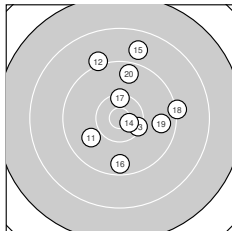

# ISSF AP Women

Firing point: 29

**THOMSSON, Jenny** #346

# Women Pistol

Competition

**Start No: 104**

25.11.2022 18:05

Kryseboda Pistolklubb

Result: **561** (588.3)  
 Series: 91 92 91 96<sup>OF</sup> 96 95  
 Counter: 28 26 5 1 0 0 0 0 0 0  
 Inner ten: 11  
 Furthest: 2641 (54.), 2300 (21.), 2228 (60.)  
 Best divider: 75.9 (50.), 172.6 (35.), 176.8 (59.)  
 Shot position: 0.57 mm left, 0.17 mm bottom  
 Dispersion: 7.55, horizontal: 6.85, vertical: 8.19

**Series 1: 91 (97.1)**

9.8 →	10.3 ↙	9.1 ↙	9.6 ↙	9.8 ↗
9.8 ↘	8.9 ↗	9.7 ↗	9.6 ↗	10.5* ↗

Best divider: 367.3 (10.), 545.0 (2.), 922.8 (5.)  
 Shot position: 2.28 mm left, 0.95 mm top  
 Dispersion: 7.65, horizontal: 7.14, vertical: 8.13

**Series 2: 92 (97.1)**

9.9 ↙	9.1 ↘	10.3 ↘	10.6* ↘	8.8 ↗
9.6 ↓	10.3 ↑	9.2 →	9.7 →	9.6 ↗

Best divider: 254.9 (14.), 486.0 (17.), 490.4 (13.)  
 Shot position: 2.56 mm right, 2.78 mm top  
 Dispersion: 7.58, horizontal: 6.29, vertical: 8.68