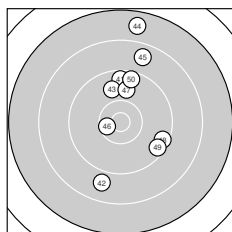

Series 1: 90 (94.4)

10.6* ↗	8.0 ↙	9.3 ↘	9.7 ↗	9.1 ↗
10.5* ↑	8.9 ↘	9.6 ↗	9.2 ↗	9.5 ↘

Best divider: 299.1 (1.), 381.9 (6.), 962.0 (4.)
 Shot position: 0.59 mm right, 3.71 mm top
 Dispersion: 9.61, horizontal: 10.38, vertical: 8.77

Series 2: 88 (93.1)

9.1 ↘	10.6* ↙	9.5 ↖	9.6 ↑	10.7* →
8.4 ↗	9.2 ↗	9.7 ↓	7.9 →	8.4 ↑

Best divider: 219.7 (15.), 286.5 (12.), 998.0 (18.)
 Shot position: 1.89 mm right, 5.67 mm top
 Dispersion: 10.21, horizontal: 10.20, vertical: 10.23

Series 3: 91 (94.9)

9.5 ↑	10.8* →	8.3 ↗	10.1 →	9.0 ↓
8.9 →	10.3 ↘	7.1 ↗	10.7* ↘	10.2 ↖

Best divider: 115.5 (22.), 164.2 (29.), 509.1 (27.)
 Shot position: 5.68 mm right, 3.70 mm top
 Dispersion: 9.69, horizontal: 9.25, vertical: 10.11

Series 4: 84 (88.5)

8.9 ↘	7.6 ↘	8.2 ↗	10.5* ↖	9.2 ↗
8.7 ↑	10.1 ↘	7.7 ↓	8.6 ↑	9.0 ↙

Best divider: 362.6 (34.), 674.4 (37.), 1394.4 (35.)
 Shot position: 0.41 mm left, 5.24 mm top
 Dispersion: 13.02, horizontal: 9.38, vertical: 15.85