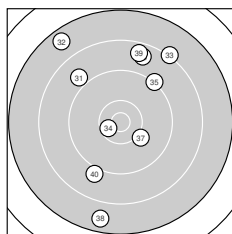

Series 1: 90 (94.4)

10.6* ↗	8.0 ↙	9.3 ↘	9.7 ↗	9.1 ↗
10.5* ↑	8.9 ↘	9.6 ↗	9.2 ↗	9.5 ↘

Best divider: 299.1 (1.), 381.9 (6.), 962.0 (4.)
 Shot position: 0.59 mm right, 3.71 mm top
 Dispersion: 9.61, horizontal: 10.38, vertical: 8.77

Series 2: 88 (93.1)

9.1 ↘	10.6* ↙	9.5 ↖	9.6 ↑	10.7* →
8.4 ↗	9.2 ↗	9.7 ↓	7.9 →	8.4 ↑

Best divider: 219.7 (15.), 286.5 (12.), 998.0 (18.)
 Shot position: 1.89 mm right, 5.67 mm top
 Dispersion: 10.21, horizontal: 10.20, vertical: 10.23

Series 3: 91 (94.9)

9.5 ↑	10.8* →	8.3 ↗	10.1 →	9.0 ↓
8.9 →	10.3 ↘	7.1 ↗	10.7* ↘	10.2 ↖

Best divider: 115.5 (22.), 164.2 (29.), 509.1 (27.)
 Shot position: 5.68 mm right, 3.70 mm top
 Dispersion: 9.69, horizontal: 9.25, vertical: 10.11

Series 4: 84 (88.5)

8.9 ↘	7.6 ↘	8.2 ↗	10.5* ↖	9.2 ↗
8.7 ↑	10.1 ↘	7.7 ↓	8.6 ↑	9.0 ↙

Best divider: 362.6 (34.), 674.4 (37.), 1394.4 (35.)
 Shot position: 0.41 mm left, 5.24 mm top
 Dispersion: 13.02, horizontal: 9.38, vertical: 15.85