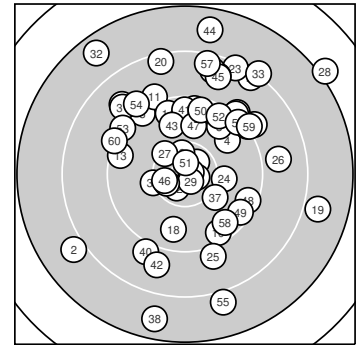

ISSF AP Women

Women Pistol

Start No: 107

Firing point: 32

Competition

25.11.2022 18:21

SKOVLUND, Cornelia A. R. #271

Skyttelaugget Kgs. Lyngby

Result: **529** (556.5)
 Series: 90 88 91 84^{OF} 87 89
 Counter: 13 28 14 5 0 0 0 0 0 0
 Inner ten: 9
 Furthest: 3080 (28.), 2657 (32.), 2617 (38.)
 Best divider: 115.5 (22.), 164.2 (29.), 201.4 (51.)
 Shot position: 1.91 mm right, 4.70 mm top
 Dispersion: 10.17, horizontal: 8.89, vertical: 11.30

Series 1: 90 (94.4)

10.6* ↗	8.0 ↙	9.3 ↘	9.7 ↗	9.1 ↗
10.5* ↑	8.9 ↘	9.6 ↗	9.2 ↗	9.5 ↘

Best divider: 299.1 (1.), 381.9 (6.), 962.0 (4.)
 Shot position: 0.59 mm right, 3.71 mm top
 Dispersion: 9.61, horizontal: 10.38, vertical: 8.77

Series 5: 87 (93.3)

9.5 ↑	8.8 ↓	9.8 ↑	7.7 ↑	8.7 ↑
10.5* ↖	9.9 ↑	9.4 →	9.5 ↘	9.5 ↑

Best divider: 378.5 (46.), 871.8 (47.), 897.9 (43.)
 Shot position: 2.46 mm right, 5.42 mm top
 Dispersion: 9.60, horizontal: 5.46, vertical: 12.43