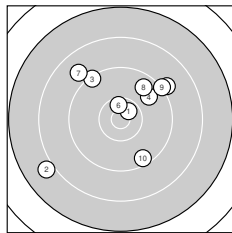

ISSF AP Women

Women Pistol

Start No: 107

Firing point: 32

Competition

25.11.2022 18:21

SKOVLUND, Cornelia A. R. #271

Skyttelaugget Kgs. Lyngby

Result: **529** (556.5)
 Series: 90 88 91 84^{OF} 87 89
 Counter: 13 28 14 5 0 0 0 0 0 0
 Inner ten: 9
 Furthest: 3080 (28.), 2657 (32.), 2617 (38.)
 Best divider: 115.5 (22.), 164.2 (29.), 201.4 (51.)
 Shot position: 1.91 mm right, 4.70 mm top
 Dispersion: 10.17, horizontal: 8.89, vertical: 11.30

Series 1: 90 (94.4)

10.6* ↗	8.0 ↙	9.3 ↘	9.7 ↗	9.1 ↗
10.5* ↑	8.9 ↘	9.6 ↗	9.2 ↗	9.5 ↘

Best divider: 299.1 (1.), 381.9 (6.), 962.0 (4.)
 Shot position: 0.59 mm right, 3.71 mm top
 Dispersion: 9.61, horizontal: 10.38, vertical: 8.77

Series 2: 88 (93.1)

9.1 ↘	10.6* ↙	9.5 ↖	9.6 ↑	10.7* →
8.4 ↗	9.2 ↗	9.7 ↓	7.9 →	8.4 ↑

Best divider: 219.7 (15.), 286.5 (12.), 998.0 (18.)
 Shot position: 1.89 mm right, 5.67 mm top
 Dispersion: 10.21, horizontal: 10.20, vertical: 10.23