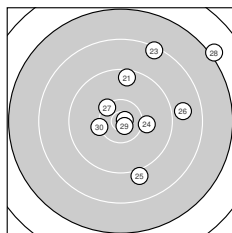

Result: **529** (556.5)
 Series: 90 88 91 84^{OF} 87 89
 Counter: 13 28 14 5 0 0 0 0 0 0
 Inner ten: 9
 Furthest: 3080 (28.), 2657 (32.), 2617 (38.)
 Best divider: 115.5 (22.), 164.2 (29.), 201.4 (51.)
 Shot position: 1.91 mm right, 4.70 mm top
 Dispersion: 10.17, horizontal: 8.89, vertical: 11.30

Series 1: 90 (94.4)

10.6* ↗	8.0 ↙	9.3 ↘	9.7 ↗	9.1 ↗
10.5* ↑	8.9 ↘	9.6 ↗	9.2 ↗	9.5 ↘

Best divider: 299.1 (1.), 381.9 (6.), 962.0 (4.)
 Shot position: 0.59 mm right, 3.71 mm top
 Dispersion: 9.61, horizontal: 10.38, vertical: 8.77

Series 2: 88 (93.1)

9.1 ↘	10.6* ↙	9.5 ↖	9.6 ↑	10.7* →
8.4 ↗	9.2 ↗	9.7 ↓	7.9 →	8.4 ↑

Best divider: 219.7 (15.), 286.5 (12.), 998.0 (18.)
 Shot position: 1.89 mm right, 5.67 mm top
 Dispersion: 10.21, horizontal: 10.20, vertical: 10.23

Series 3: 91 (94.9)

9.5 ↑	10.8* →	8.3 ↗	10.1 →	9.0 ↓
8.9 →	10.3 ↘	7.1 ↗	10.7* ↘	10.2 ↖

Best divider: 115.5 (22.), 164.2 (29.), 509.1 (27.)
 Shot position: 5.68 mm right, 3.70 mm top
 Dispersion: 9.69, horizontal: 9.25, vertical: 10.11