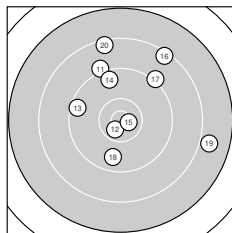

ISSF AP Women

Women Pistol

Start No: 107

Firing point: 32

Competition

25.11.2022 18:21

SKOVLUND, Cornelia A. R. #271

Skyttelaugget Kgs. Lyngby

Result: **529** (556.5)
 Series: 90 88 91 84^{OF} 87 89
 Counter: 13 28 14 5 0 0 0 0 0 0
 Inner ten: 9
 Furthest: 3080 (28.), 2657 (32.), 2617 (38.)
 Best divider: 115.5 (22.), 164.2 (29.), 201.4 (51.)
 Shot position: 1.91 mm right, 4.70 mm top
 Dispersion: 10.17, horizontal: 8.89, vertical: 11.30

Series 1: 90 (94.4)

10.6* ↗	8.0 ↙	9.3 ↘	9.7 ↗	9.1 ↗
10.5* ↑	8.9 ↘	9.6 ↗	9.2 ↗	9.5 ↘

Best divider: 299.1 (1.), 381.9 (6.), 962.0 (4.)
 Shot position: 0.59 mm right, 3.71 mm top
 Dispersion: 9.61, horizontal: 10.38, vertical: 8.77

Series 2: 88 (93.1)

9.1 ↘	10.6* ↙	9.5 ↖	9.6 ↑	10.7* →
8.4 ↗	9.2 ↗	9.7 ↓	7.9 →	8.4 ↑

Best divider: 219.7 (15.), 286.5 (12.), 998.0 (18.)
 Shot position: 1.89 mm right, 5.67 mm top
 Dispersion: 10.21, horizontal: 10.20, vertical: 10.23