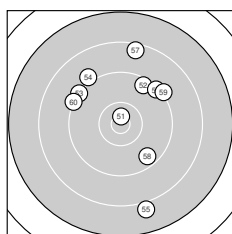

Series 2: 88 (93.1)

9.1 ↘	10.6* ↙	9.5 ↖	9.6 ↑	10.7* →
8.4 ↗	9.2 ↗	9.7 ↓	7.9 →	8.4 ↑

Best divider: 219.7 (15.), 286.5 (12.), 998.0 (18.)
 Shot position: 1.89 mm right, 5.67 mm top
 Dispersion: 10.21, horizontal: 10.20, vertical: 10.23

Series 3: 91 (94.9)

9.5 ↑	10.8* →	8.3 ↗	10.1 →	9.0 ↓
8.9 →	10.3 ↘	7.1 ↗	10.7* ↘	10.2 ↖

Best divider: 115.5 (22.), 164.2 (29.), 509.1 (27.)
 Shot position: 5.68 mm right, 3.70 mm top
 Dispersion: 9.69, horizontal: 9.25, vertical: 10.11

Series 4: 84 (88.5)

8.9 ↘	7.6 ↘	8.2 ↗	10.5* ↖	9.2 ↗
8.7 ↑	10.1 ↘	7.7 ↓	8.6 ↑	9.0 ↙

Best divider: 362.6 (34.), 674.4 (37.), 1394.4 (35.)
 Shot position: 0.41 mm left, 5.24 mm top
 Dispersion: 13.02, horizontal: 9.38, vertical: 15.85

Series 5: 87 (93.3)

9.5 ↑	8.8 ↓	9.8 ↑	7.7 ↑	8.7 ↑
10.5* ↖	9.9 ↑	9.4 →	9.5 ↘	9.5 ↑

Best divider: 378.5 (46.), 871.8 (47.), 897.9 (43.)
 Shot position: 2.46 mm right, 5.42 mm top
 Dispersion: 9.60, horizontal: 5.46, vertical: 12.43