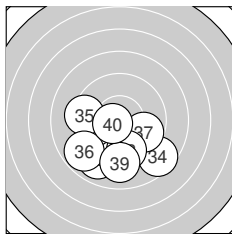

# Men Junior Rifle

Start No: 132

Firing point: 16

Competition

26.11.2022 10:31

PANTZAR, Karl #348

Göteborg SSF

Result: **583.3** (554)  
 Series: 100.1 99.9 97.0 93.6 99.8 92.9  
 Counter: 22 31 6 1 0 0 0 0 0 0  
 Inner ten: 17  
 Furthest: 827 (24.), 638 (57.), 592 (34.)  
 Best divider: 14.8 (7.), 23.4 (44.), 42.5 (27.)  
 Shot position: 0.63 mm left, 0.75 mm bottom  
 Dispersion: 2.42, horizontal: 2.63, vertical: 2.18

**Series 1: 100.1 (95)**

9.7 ↘ 10.6\* ↙ 9.4 ↖ 9.8 ↑ 9.7 ↘  
 10.4\* ↑ 10.9\* ↗ 9.1 ↘ 10.4\* ↓ 10.1 ↗  
 Best divider: 14.8 (7.), 83.5 (2.), 134.3 (9.)  
 Shot position: 0.02 mm left, 0.41 mm bottom  
 Dispersion: 2.00, horizontal: 1.41, vertical: 2.45

**Series 2: 99.9 (95)**

9.7 ← 10.4\* ↓ 10.6\* ← 10.5\* ← 10.0 ↘  
 9.3 → 10.2\* ← 10.5\* ↑ 8.8 ↖ 9.9 ←  
 Best divider: 84.9 (13.), 105.9 (14.), 116.8 (18.)  
 Shot position: 1.10 mm left, 0.14 mm top  
 Dispersion: 1.90, horizontal: 2.45, vertical: 1.11

**Series 3: 97.0 (92)**

9.6 ↘ 9.0 ↙ 10.6\* ↓ 7.6 ← 10.0 ↘  
 9.5 ↘ 10.8\* ↙ 9.9 ↘ 10.5\* ↘ 9.5 ↘  
 Best divider: 42.5 (27.), 87.6 (23.), 114.2 (29.)  
 Shot position: 0.22 mm left, 1.34 mm bottom  
 Dispersion: 2.65, horizontal: 3.53, vertical: 1.28