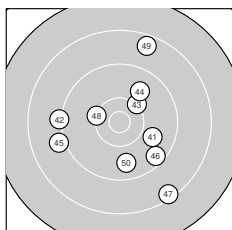

Series 2: 94 (98.4)

9.6 ↑ 8.4 ↘ 10.5* ↑
 10.0 ↘ 10.1 ↑ 9.2 →

9.9 ↗ 9.9 →
 10.5* ↘ 10.3 ↑

Best divider: 323.1 (13.), 395.0 (19.), 515.8 (20.)
 Shot position: 1.14 mm right, 4.28 mm top
 Dispersion: 6.76, horizontal: 7.70, vertical: 5.67

Series 3: 94 (99.3)

9.9 ↘ 10.4* ↘ 10.6* ↘
 10.3 ↘ 8.7 ↑ 9.7 ↑

9.3 ← 10.0 ↗
 10.5* → 9.9 ↗

Best divider: 301.9 (23.), 398.0 (29.), 423.6 (22.)
 Shot position: 0.63 mm left, 2.92 mm top
 Dispersion: 6.58, horizontal: 6.25, vertical: 6.88

Series 4: 94 (98.3)

10.2 ↗ 9.6 ↓ 10.6* ←
 8.3 ↘ 10.1 ↓ 9.7 ↗

10.6* ↓ 10.7* ↘
 8.2 ↓ 10.3 ←

Best divider: 221.0 (35.), 249.1 (34.), 312.6 (33.)
 Shot position: 1.03 mm right, 4.74 mm bottom
 Dispersion: 7.71, horizontal: 6.34, vertical: 8.87

Series 5: 90 (94.7)

9.9 ↘ 9.2 ← 10.2 ↗
 9.5 ↘ 8.4 ↘ 10.2 ←

9.9 ↗ 9.1 ←
 8.6 ↑ 9.7 ↓

Best divider: 567.0 (48.), 588.3 (43.), 857.8 (41.)
 Shot position: 1.06 mm right, 1.14 mm bottom
 Dispersion: 9.59, horizontal: 9.32, vertical: 9.85