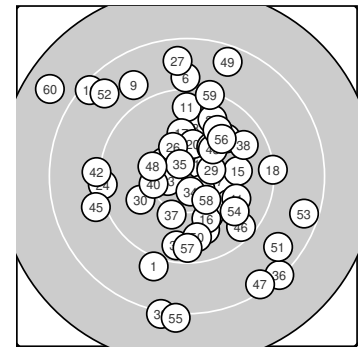

Result: **552** (579.9)
 Series: 95 94 94 94^{OF} 90 85
 Counter: 25 23 11 1 0 0 0 0 0 0
 Inner ten: 11
 Furthest: 2568 (60.), 2246 (55.), 2216 (39.)
 Best divider: 221.0 (35.), 249.1 (34.), 284.8 (10.)
 Shot position: 0.71 mm right, 0.19 mm top
 Dispersion: 8.51, horizontal: 7.72, vertical: 9.23

Series 1: 95 (98.8)

9.1 ↙ 10.1 ↘ 9.8 ↘
 9.0 ↑ 10.3 → 10.0 ↑

10.5* ← 10.5* ↗
 8.9 ↘ 10.6* ↗

Best divider: 284.8 (10.), 350.8 (5.), 356.3 (4.)
 Shot position: 0.06 mm right, 1.29 mm top
 Dispersion: 7.41, horizontal: 4.38, vertical: 9.52

Series 2: 94 (98.4)

9.6 ↑ 8.4 ↘ 10.5* ↑
 10.0 ↘ 10.1 ↑ 9.2 →

9.9 ↗ 9.9 →
 10.5* ↘ 10.3 ↑

Best divider: 323.1 (13.), 395.0 (19.), 515.8 (20.)
 Shot position: 1.14 mm right, 4.28 mm top
 Dispersion: 6.76, horizontal: 7.70, vertical: 5.67

Series 5: 90 (94.7)

9.9 ↘ 9.2 ← 10.2 ↗
 9.5 ↘ 8.4 ↘ 10.2 ←

9.9 ↗ 9.1 ←
 8.6 ↑ 9.7 ↓

Best divider: 567.0 (48.), 588.3 (43.), 857.8 (41.)
 Shot position: 1.06 mm right, 1.14 mm bottom
 Dispersion: 9.59, horizontal: 9.32, vertical: 9.85