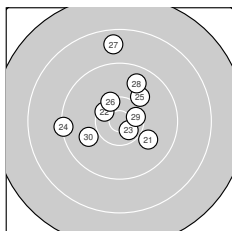

Result: **552** (579.9)
 Series: 95 94 94 94^{OF} 90 85
 Counter: 25 23 11 1 0 0 0 0 0 0
 Inner ten: 11
 Furthest: 2568 (60.), 2246 (55.), 2216 (39.)
 Best divider: 221.0 (35.), 249.1 (34.), 284.8 (10.)
 Shot position: 0.71 mm right, 0.19 mm top
 Dispersion: 8.51, horizontal: 7.72, vertical: 9.23

Series 1: 95 (98.8)

9.1 ↙ 10.1 ↘ 9.8 ↘
 9.0 ↑ 10.3 → 10.0 ↑

10.5* ← 10.5* ↗
 8.9 ↘ 10.6* ↗

Best divider: 284.8 (10.), 350.8 (5.), 356.3 (4.)
 Shot position: 0.06 mm right, 1.29 mm top
 Dispersion: 7.41, horizontal: 4.38, vertical: 9.52

Series 2: 94 (98.4)

9.6 ↑ 8.4 ↘ 10.5* ↑
 10.0 ↘ 10.1 ↑ 9.2 →

9.9 ↗ 9.9 →
 10.5* ↘ 10.3 ↑

Best divider: 323.1 (13.), 395.0 (19.), 515.8 (20.)
 Shot position: 1.14 mm right, 4.28 mm top
 Dispersion: 6.76, horizontal: 7.70, vertical: 5.67

Series 3: 94 (99.3)

9.9 ↘ 10.4* ↘ 10.6* ↘
 10.3 ↘ 8.7 ↑ 9.7 ↑

9.3 ← 10.0 ↗
 10.5* → 9.9 ↗

Best divider: 301.9 (23.), 398.0 (29.), 423.6 (22.)
 Shot position: 0.63 mm left, 2.92 mm top
 Dispersion: 6.58, horizontal: 6.25, vertical: 6.88