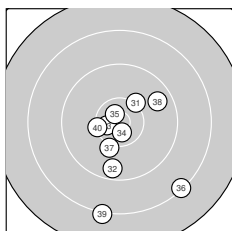

Result: **552** (579.9)
 Series: 95 94 94 94^{OF} 90 85
 Counter: 25 23 11 1 0 0 0 0 0 0
 Inner ten: 11
 Furthest: 2568 (60.), 2246 (55.), 2216 (39.)
 Best divider: 221.0 (35.), 249.1 (34.), 284.8 (10.)
 Shot position: 0.71 mm right, 0.19 mm top
 Dispersion: 8.51, horizontal: 7.72, vertical: 9.23

Series 1: 95 (98.8)

9.1 ↙ 10.1 ↘ 9.8 ↘
 9.0 ↑ 10.3 → 10.0 ↑

10.5* ← 10.5* ↗
 8.9 ↘ 10.6* ↗

Best divider: 284.8 (10.), 350.8 (5.), 356.3 (4.)
 Shot position: 0.06 mm right, 1.29 mm top
 Dispersion: 7.41, horizontal: 4.38, vertical: 9.52

Series 2: 94 (98.4)

9.6 ↑ 8.4 ↘ 10.5* ↑
 10.0 ↘ 10.1 ↑ 9.2 →

9.9 ↗ 9.9 →
 10.5* ↘ 10.3 ↑

Best divider: 323.1 (13.), 395.0 (19.), 515.8 (20.)
 Shot position: 1.14 mm right, 4.28 mm top
 Dispersion: 6.76, horizontal: 7.70, vertical: 5.67

Series 3: 94 (99.3)

9.9 ↘ 10.4* ↘ 10.6* ↘
 10.3 ↘ 8.7 ↑ 9.7 ↑

9.3 ← 10.0 ↗
 10.5* → 9.9 ↗

Best divider: 301.9 (23.), 398.0 (29.), 423.6 (22.)
 Shot position: 0.63 mm left, 2.92 mm top
 Dispersion: 6.58, horizontal: 6.25, vertical: 6.88