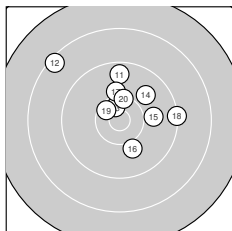

Result: **552** (579.9)
 Series: 95 94 94 94^{OF} 90 85
 Counter: 25 23 11 1 0 0 0 0 0 0
 Inner ten: 11
 Furthest: 2568 (60.), 2246 (55.), 2216 (39.)
 Best divider: 221.0 (35.), 249.1 (34.), 284.8 (10.)
 Shot position: 0.71 mm right, 0.19 mm top
 Dispersion: 8.51, horizontal: 7.72, vertical: 9.23

Series 1: 95 (98.8)

9.1 ↙ 10.1 ↘ 9.8 ↘
 9.0 ↑ 10.3 → 10.0 ↑

10.5* ← 10.5* ↗
 8.9 ↘ 10.6* ↗

Best divider: 284.8 (10.), 350.8 (5.), 356.3 (4.)
 Shot position: 0.06 mm right, 1.29 mm top
 Dispersion: 7.41, horizontal: 4.38, vertical: 9.52

Series 2: 94 (98.4)

9.6 ↑ 8.4 ↘ 10.5* ↑
 10.0 ↘ 10.1 ↑ 9.2 →

9.9 ↗ 9.9 →
 10.5* ↘ 10.3 ↑

Best divider: 323.1 (13.), 395.0 (19.), 515.8 (20.)
 Shot position: 1.14 mm right, 4.28 mm top
 Dispersion: 6.76, horizontal: 7.70, vertical: 5.67

Series 5: 90 (94.7)

9.9 ↘ 9.2 ← 10.2 ↗
 9.5 ↘ 8.4 ↘ 10.2 ←

9.9 ↗ 9.1 ←
 8.6 ↑ 9.7 ↓

Best divider: 567.0 (48.), 588.3 (43.), 857.8 (41.)
 Shot position: 1.06 mm right, 1.14 mm bottom
 Dispersion: 9.59, horizontal: 9.32, vertical: 9.85