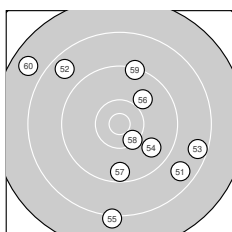

Series 2: 94 (98.4)

9.6 ↑ 8.4 ↘ 10.5* ↑
 10.0 ↘ 10.1 ↑ 9.2 →

9.9 ↗ 9.9 →
 10.5* ↘ 10.3 ↑

Best divider: 323.1 (13.), 395.0 (19.), 515.8 (20.)
 Shot position: 1.14 mm right, 4.28 mm top
 Dispersion: 6.76, horizontal: 7.70, vertical: 5.67

Series 3: 94 (99.3)

9.9 ↘ 10.4* ↘ 10.6* ↘
 10.3 ↘ 8.7 ↑ 9.7 ↑

9.3 ← 10.0 ↗
 10.5* → 9.9 ↗

Best divider: 301.9 (23.), 398.0 (29.), 423.6 (22.)
 Shot position: 0.63 mm left, 2.92 mm top
 Dispersion: 6.58, horizontal: 6.25, vertical: 6.88

Series 4: 94 (98.3)

10.2 ↗ 9.6 ↓ 10.6* ←
 8.3 ↘ 10.1 ↓ 9.7 ↗

10.6* ↓ 10.7* ↘
 8.2 ↓ 10.3 ←

Best divider: 221.0 (35.), 249.1 (34.), 312.6 (33.)
 Shot position: 1.03 mm right, 4.74 mm bottom
 Dispersion: 7.71, horizontal: 6.34, vertical: 8.87

Series 5: 90 (94.7)

9.9 ↘ 9.2 ← 10.2 ↗
 9.5 ↘ 8.4 ↘ 10.2 ←

9.9 ↗ 9.1 ←
 8.6 ↑ 9.7 ↓

Best divider: 567.0 (48.), 588.3 (43.), 857.8 (41.)
 Shot position: 1.06 mm right, 1.14 mm bottom
 Dispersion: 9.59, horizontal: 9.32, vertical: 9.85