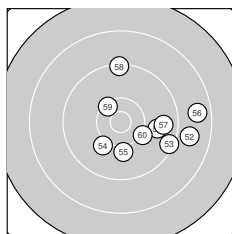

Series 2: 91 (94.5)

10.5* ↗	8.8 →	9.3 ←	10.2 ↙	9.0 ↓
10.2 ↓	8.6 ↘	9.0 ←	8.7 ↑	10.2 ↓

Best divider: 382.4 (11.), 564.7 (16.), 571.0 (20.)
 Shot position: 0.79 mm right, 1.49 mm bottom
 Dispersion: 9.77, horizontal: 10.53, vertical: 8.94

Series 3: 93 (95.9)

8.3 ↓	10.5* ↘	9.3 ↖	9.0 ←	9.6 ↗
10.0 ↓	10.3 ↓	10.3 ↙	10.1 ↓	8.5 ↓

Best divider: 370.2 (22.), 503.6 (27.), 523.0 (28.)
 Shot position: 3.14 mm left, 5.62 mm bottom
 Dispersion: 7.84, horizontal: 7.20, vertical: 8.42

Series 4: 87 (90.9)

9.1 ↙	9.5 ↗	9.3 ↗	9.6 ↗	7.6 ↗
8.6 ↘	8.4 →	9.3 ↘	9.5 ←	10.0 ↓

Best divider: 766.8 (40.), 1093.4 (34.), 1126.3 (39.)
 Shot position: 2.25 mm right, 3.70 mm top
 Dispersion: 11.27, horizontal: 10.57, vertical: 11.93

Series 5: 85 (90.1)

9.3 ↙	8.4 ↑	10.8* ↗	9.5 ↗	10.1 ↘
8.3 ↓	7.9 ↙	8.3 ↗	9.7 ↗	7.8 ↓

Best divider: 109.7 (43.), 710.3 (45.), 1017.5 (49.)
 Shot position: 2.62 mm left, 0.42 mm bottom
 Dispersion: 12.85, horizontal: 9.60, vertical: 15.42