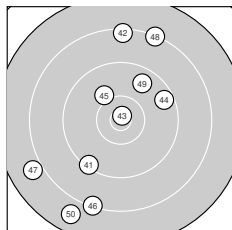

Series 1: 86 (91.0)

10.6* ←	8.7 ↙	8.4 ↓	9.3 ↗	9.1 ←
7.8 ↗	9.4 ↘	9.8 ↗	9.3 ↘	8.6 ↗

Best divider: 303.5 (1.), 911.4 (8.), 1233.9 (7.)
 Shot position: 0.04 mm right, 3.07 mm top
 Dispersion: 11.69, horizontal: 10.62, vertical: 12.67

Series 2: 91 (94.5)

10.5* ↗	8.8 →	9.3 ←	10.2 ↙	9.0 ↓
10.2 ↓	8.6 ↘	9.0 ←	8.7 ↑	10.2 ↓

Best divider: 382.4 (11.), 564.7 (16.), 571.0 (20.)
 Shot position: 0.79 mm right, 1.49 mm bottom
 Dispersion: 9.77, horizontal: 10.53, vertical: 8.94

Series 3: 93 (95.9)

8.3 ↓	10.5* ↘	9.3 ↖	9.0 ←	9.6 ↗
10.0 ↓	10.3 ↓	10.3 ↙	10.1 ↓	8.5 ↓

Best divider: 370.2 (22.), 503.6 (27.), 523.0 (28.)
 Shot position: 3.14 mm left, 5.62 mm bottom
 Dispersion: 7.84, horizontal: 7.20, vertical: 8.42

Series 4: 87 (90.9)

9.1 ↙	9.5 ↗	9.3 ↗	9.6 ↗	7.6 ↗
8.6 ↘	8.4 →	9.3 ↘	9.5 ←	10.0 ↓

Best divider: 766.8 (40.), 1093.4 (34.), 1126.3 (39.)
 Shot position: 2.25 mm right, 3.70 mm top
 Dispersion: 11.27, horizontal: 10.57, vertical: 11.93