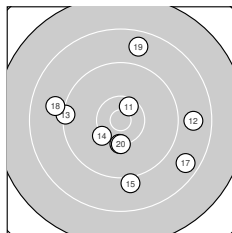

ISSF AP Women Jun Women Junior Pistol

Firing point: 1

Competition

Start No: 245

27.11.2022 09:36

FREJD, Izabella #288

Öckerö SF

Result: **534** (558.8)
 Series: 86 91 93 87^{OF} 85 92
 Counter: 17 24 15 4 0 0 0 0 0 0
 Inner ten: 4
 Furthest: 2673 (35.), 2539 (50.), 2498 (6.)
 Best divider: 109.7 (43.), 303.5 (1.), 370.2 (22.)
 Shot position: 0.61 mm right, 0.25 mm bottom
 Dispersion: 10.34, horizontal: 9.65, vertical: 10.99

Series 1: 86 (91.0)

10.6* ←	8.7 ↙	8.4 ↓	9.3 ↗	9.1 ←
7.8 ↗	9.4 ↘	9.8 ↗	9.3 ↘	8.6 ↗

Best divider: 303.5 (1.), 911.4 (8.), 1233.9 (7.)
 Shot position: 0.04 mm right, 3.07 mm top
 Dispersion: 11.69, horizontal: 10.62, vertical: 12.67

Series 2: 91 (94.5)

10.5* ↗	8.8 →	9.3 ←	10.2 ↙	9.0 ↓
10.2 ↓	8.6 ↘	9.0 ←	8.7 ↑	10.2 ↓

Best divider: 382.4 (11.), 564.7 (16.), 571.0 (20.)
 Shot position: 0.79 mm right, 1.49 mm bottom
 Dispersion: 9.77, horizontal: 10.53, vertical: 8.94

Series 6: 92 (96.4)

9.8 →	8.8 →	9.4 →	10.1 ↙	10.1 ↓
8.6 →	9.7 →	9.3 ↑	10.4 ↘	10.2 ↘

Best divider: 478.7 (59.), 611.5 (60.), 700.4 (54.)
 Shot position: 6.37 mm right, 0.74 mm bottom
 Dispersion: 7.06, horizontal: 7.98, vertical: 6.01