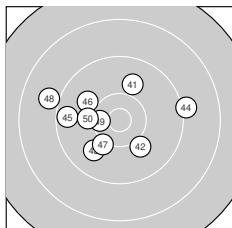

**Series 2: 93 (97.3)**

9.7 ↘	8.6 ↓	9.3 ↗	10.1 ↖	10.0 ↑
9.7 ↑	9.5 ↖	9.4 ↗	10.4 ↑	10.6* ↘

Best divider: 306.8 (20.), 476.8 (19.), 708.6 (14.)  
 Shot position: 1.32 mm left, 1.71 mm top  
 Dispersion: 7.77, horizontal: 6.96, vertical: 8.51

**Series 3: 94 (99.5)**

9.5 ↘	10.4* ↖	9.9 ↖	9.7 ↖	10.3 ↖
9.7 ↓	10.4* ↓	10.3 ↖	9.6 ↑	9.7 ↗

Best divider: 405.7 (27.), 424.0 (22.), 491.8 (25.)  
 Shot position: 3.42 mm left, 1.04 mm top  
 Dispersion: 5.57, horizontal: 4.40, vertical: 6.53

**Series 4: 94 (97.8)**

9.5 ↓	8.4 ↓	10.0 ↖	9.5 ↘	9.9 ↘
10.4 ↖	10.1 ↑	9.7 →	10.0 ↗	10.3 ↖

Best divider: 480.1 (36.), 553.3 (40.), 710.9 (37.)  
 Shot position: 0.37 mm left, 1.77 mm bottom  
 Dispersion: 7.64, horizontal: 6.08, vertical: 8.94

**Series 5: 95 (98.1)**

9.9 ↑	10.0 ↘	9.9 ↗	9.1 →	9.5 ↖
10.0 ↖	10.2 ↓	9.0 ↖	10.4* ↖	10.1 ↖

Best divider: 427.2 (49.), 637.7 (47.), 688.8 (50.)  
 Shot position: 3.20 mm left, 0.24 mm top  
 Dispersion: 6.90, horizontal: 8.49, vertical: 4.81