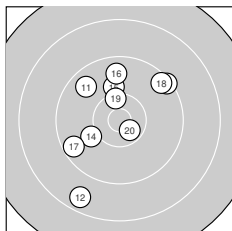

**ISSF AP Women**

Firing point: 37

**WEHAGE, Michelle Leth #113****Women Pistol**

Competition

**Start No: 325**

27.11.2022 12:03

Nykøbing Sj. Skytteforening

Result: **565** (590.7)<sup>OF</sup>  
 Series: 94 93 94 94<sup>OF</sup> 95 95  
 Counter: 28 29 3 0 0 0 0 0 0 0  
 Inner ten: 6  
 Furthest: 2072 (32.), 1868 (12.), 1628 (9.)  
 Best divider: 306.8 (20.), 338.1 (6.), 392.9 (53.)  
 Shot position: 2.12 mm left, 0.96 mm top  
 Dispersion: 6.61, horizontal: 5.82, vertical: 7.32

**Series 1: 94 (98.5)**

10.0 ↑	10.3 ↑	9.8 ↓	9.4 ↖	10.0 ↓
10.5* ↗	10.3 ↓	9.8 ↘	8.9 ↑	9.5 ↓

Best divider: 338.1 (6.), 518.1 (7.), 533.8 (2.)  
 Shot position: 1.27 mm left, 1.22 mm top  
 Dispersion: 6.87, horizontal: 4.22, vertical: 8.76

**Series 2: 93 (97.3)**

9.7 ↘	8.6 ↓	9.3 ↗	10.1 ↖	10.0 ↑
9.7 ↑	9.5 ↖	9.4 ↗	10.4 ↑	10.6* ↘

Best divider: 306.8 (20.), 476.8 (19.), 708.6 (14.)  
 Shot position: 1.32 mm left, 1.71 mm top  
 Dispersion: 7.77, horizontal: 6.96, vertical: 8.51

**Series 6: 95 (99.5)**

10.2 →	9.6 ↖	10.5* ↖	9.5 ↑	10.3 ↓
9.9 ↘	9.5 ↖	9.5 ↑	10.2 ↑	10.3 ↖

Best divider: 392.9 (53.), 483.1 (60.), 538.7 (55.)  
 Shot position: 3.13 mm left, 3.32 mm top  
 Dispersion: 5.43, horizontal: 4.30, vertical: 6.36