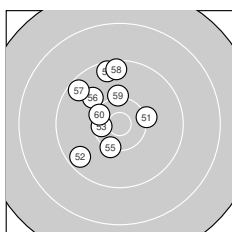

Series 6: 95 (99.5)

10.2 →	9.6 ↖	10.5* ↖	9.5 ↑	10.3 ↓
9.9 ↘	9.5 ↖	9.5 ↑	10.2 ↑	10.3 ↖

Best divider: 392.9 (53.), 483.1 (60.), 538.7 (55.)
Shot position: 3.13 mm left, 3.32 mm top
Dispersion: 5.43, horizontal: 4.30, vertical: 6.36