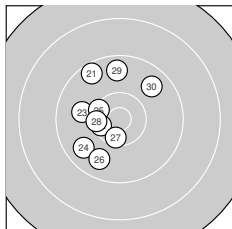

**ISSF AP Women**

Firing point: 37

**WEHAGE, Michelle Leth #113****Women Pistol**

Competition

**Start No: 325**

27.11.2022 12:03

Nykøbing Sj. Skytteforening

Result: **565** (590.7)<sup>OF</sup>  
 Series: 94 93 94 94<sup>OF</sup> 95 95  
 Counter: 28 29 3 0 0 0 0 0 0 0  
 Inner ten: 6  
 Furthest: 2072 (32.), 1868 (12.), 1628 (9.)  
 Best divider: 306.8 (20.), 338.1 (6.), 392.9 (53.)  
 Shot position: 2.12 mm left, 0.96 mm top  
 Dispersion: 6.61, horizontal: 5.82, vertical: 7.32

**Series 1: 94 (98.5)**

10.0 ↑	10.3 ↑	9.8 ↓	9.4 ↖	10.0 ↓
10.5* ↗	10.3 ↓	9.8 ↘	8.9 ↑	9.5 ↓

Best divider: 338.1 (6.), 518.1 (7.), 533.8 (2.)  
 Shot position: 1.27 mm left, 1.22 mm top  
 Dispersion: 6.87, horizontal: 4.22, vertical: 8.76

**Series 2: 93 (97.3)**

9.7 ↘	8.6 ↓	9.3 ↗	10.1 ↖	10.0 ↑
9.7 ↑	9.5 ↖	9.4 ↗	10.4 ↑	10.6* ↘

Best divider: 306.8 (20.), 476.8 (19.), 708.6 (14.)  
 Shot position: 1.32 mm left, 1.71 mm top  
 Dispersion: 7.77, horizontal: 6.96, vertical: 8.51

**Series 3: 94 (99.5)**

9.5 ↘	10.4* ↖	9.9 ↖	9.7 ↖	10.3 ↖
9.7 ↓	10.4* ↓	10.3 ↖	9.6 ↑	9.7 ↗

Best divider: 405.7 (27.), 424.0 (22.), 491.8 (25.)  
 Shot position: 3.42 mm left, 1.04 mm top  
 Dispersion: 5.57, horizontal: 4.40, vertical: 6.53