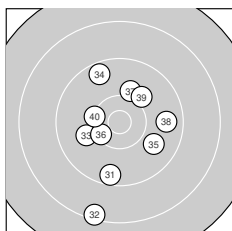

**Series 1: 94 (98.5)**

10.0 ↑	10.3 ↑	9.8 ↓	9.4 ↖	10.0 ↓
10.5* ↗	10.3 ↓	9.8 ↘	8.9 ↑	9.5 ↓

Best divider: 338.1 (6.), 518.1 (7.), 533.8 (2.)  
 Shot position: 1.27 mm left, 1.22 mm top  
 Dispersion: 6.87, horizontal: 4.22, vertical: 8.76

**Series 2: 93 (97.3)**

9.7 ↘	8.6 ↓	9.3 ↗	10.1 ↖	10.0 ↑
9.7 ↑	9.5 ↖	9.4 ↗	10.4 ↑	10.6* ↘

Best divider: 306.8 (20.), 476.8 (19.), 708.6 (14.)  
 Shot position: 1.32 mm left, 1.71 mm top  
 Dispersion: 7.77, horizontal: 6.96, vertical: 8.51

**Series 3: 94 (99.5)**

9.5 ↘	10.4* ↖	9.9 ↖	9.7 ↖	10.3 ↖
9.7 ↓	10.4* ↓	10.3 ↖	9.6 ↑	9.7 ↗

Best divider: 405.7 (27.), 424.0 (22.), 491.8 (25.)  
 Shot position: 3.42 mm left, 1.04 mm top  
 Dispersion: 5.57, horizontal: 4.40, vertical: 6.53

**Series 4: 94 (97.8)**

9.5 ↓	8.4 ↓	10.0 ↖	9.5 ↘	9.9 ↘
10.4 ↖	10.1 ↑	9.7 →	10.0 ↗	10.3 ↖

Best divider: 480.1 (36.), 553.3 (40.), 710.9 (37.)  
 Shot position: 0.37 mm left, 1.77 mm bottom  
 Dispersion: 7.64, horizontal: 6.08, vertical: 8.94