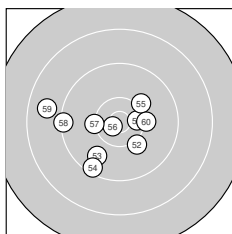

**Series 3: 93 (96.5)**

8.5 ↘ 9.5 → 10.3 ↘ 9.9 ← 10.4* ↓
 9.0 ← 9.3 ↓ 10.3 ↗ 9.3 ↗ 10.0 ↓

Best divider: 467.7 (25.), 524.2 (23.), 560.6 (28.)
 Shot position: 1.92 mm left, 0.20 mm top
 Dispersion: 8.44, horizontal: 9.16, vertical: 7.66

**Series 4: 90 (93.7)**

9.7 ↘ 9.4 → 9.0 → 9.2 ↖ 10.5* ↖
 10.1 ↖ 8.8 ↘ 9.9 ↑ 8.1 ← 9.0 →

Best divider: 363.2 (35.), 709.9 (36.), 843.0 (38.)
 Shot position: 2.20 mm right, 0.25 mm bottom
 Dispersion: 10.09, horizontal: 11.73, vertical: 8.13

**Series 5: 89 (93.9)**

9.4 ↓ 10.6* ↗ 9.9 → 9.4 ↖ 10.5* ↓
 8.4 ↘ 9.1 ← 8.6 ↘ 9.1 ↖ 8.9 ↖

Best divider: 296.5 (42.), 369.0 (45.), 867.0 (43.)
 Shot position: 7.43 mm left, 0.70 mm top
 Dispersion: 8.75, horizontal: 8.55, vertical: 8.94

**Series 6: 95 (99.0)**

10.4* → 10.1 ↘ 9.8 ↖ 9.4 ↖ 10.1 ↗
 10.7* ↖ 10.2 ← 9.3 ← 8.8 ← 10.2 →

Best divider: 191.2 (56.), 409.7 (51.), 592.6 (57.)
 Shot position: 2.98 mm left, 1.73 mm bottom
 Dispersion: 6.59, horizontal: 8.00, vertical: 4.77