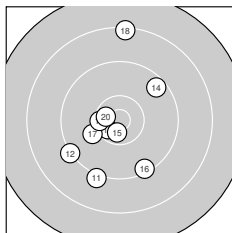

ISSF AP Women

Firing point: 41

THOMSSON, Jenny #346**Women Pistol**

Competition

Start No: 329

27.11.2022 11:54

Kryseboda Pistolklubb

Result: **553** (578.9)
 Series: 92 94 93 90^{OF} 89 95
 Counter: 22 29 9 0 0 0 0 0 0 0
 Inner ten: 11
 Furthest: 2277 (39.), 2113 (18.), 2080 (46.)
 Best divider: 191.2 (56.), 293.2 (15.), 296.5 (42.)
 Shot position: 2.42 mm left, 0.87 mm bottom
 Dispersion: 8.15, horizontal: 8.62, vertical: 7.66

**Series 1: 92 (98.2)**

10.4* ↓ 10.3 ↗ 8.7 ↓ 9.7 ↗ 9.8 ↖
 9.7 ↖ 10.1 ↗ 9.9 ← 9.8 ↖ 9.8 ↘

Best divider: 431.7 (1.), 490.2 (2.), 678.2 (7.)
 Shot position: 2.53 mm left, 3.04 mm bottom
 Dispersion: 6.64, horizontal: 6.34, vertical: 6.93

**Series 2: 94 (97.6)**

9.1 ↓ 9.2 ↖ 10.5* ↖ 9.5 ↗ 10.6* ↓
 9.4 ↘ 10.1 ↖ 8.3 ↑ 10.4* ← 10.5* ↖

Best divider: 293.2 (15.), 333.4 (20.), 349.6 (13.)
 Shot position: 1.88 mm left, 1.14 mm bottom
 Dispersion: 8.19, horizontal: 5.95, vertical: 9.93

**Series 6: 95 (99.0)**

10.4* → 10.1 ↘ 9.8 ↖ 9.4 ↖ 10.1 ↗
 10.7* ↖ 10.2 ← 9.3 ← 8.8 ← 10.2 →

Best divider: 191.2 (56.), 409.7 (51.), 592.6 (57.)
 Shot position: 2.98 mm left, 1.73 mm bottom
 Dispersion: 6.59, horizontal: 8.00, vertical: 4.77