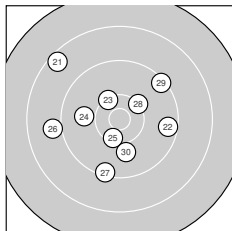

ISSF AP Women

Firing point: 41

THOMSSON, Jenny #346**Women Pistol**

Competition

Start No: 329

27.11.2022 11:54

Kryseboda Pistolklubb

Result: **553** (578.9)
 Series: 92 94 93 90^{OF} 89 95
 Counter: 22 29 9 0 0 0 0 0 0 0
 Inner ten: 11
 Furthest: 2277 (39.), 2113 (18.), 2080 (46.)
 Best divider: 191.2 (56.), 293.2 (15.), 296.5 (42.)
 Shot position: 2.42 mm left, 0.87 mm bottom
 Dispersion: 8.15, horizontal: 8.62, vertical: 7.66

**Series 1: 92 (98.2)**

10.4* ↓ 10.3 ↗ 8.7 ↓ 9.7 ↗ 9.8 ↖
 9.7 ↖ 10.1 ↗ 9.9 ← 9.8 ↖ 9.8 ↘

Best divider: 431.7 (1.), 490.2 (2.), 678.2 (7.)
 Shot position: 2.53 mm left, 3.04 mm bottom
 Dispersion: 6.64, horizontal: 6.34, vertical: 6.93

**Series 2: 94 (97.6)**

9.1 ↓ 9.2 ↖ 10.5* ↖ 9.5 ↗ 10.6* ↓
 9.4 ↘ 10.1 ↖ 8.3 ↑ 10.4* ← 10.5* ↖

Best divider: 293.2 (15.), 333.4 (20.), 349.6 (13.)
 Shot position: 1.88 mm left, 1.14 mm bottom
 Dispersion: 8.19, horizontal: 5.95, vertical: 9.93

**Series 3: 93 (96.5)**

8.5 ↘ 9.5 → 10.3 ↘ 9.9 ← 10.4* ↓
 9.0 ← 9.3 ↓ 10.3 ↗ 9.3 ↗ 10.0 ↓

Best divider: 467.7 (25.), 524.2 (23.), 560.6 (28.)
 Shot position: 1.92 mm left, 0.20 mm top
 Dispersion: 8.44, horizontal: 9.16, vertical: 7.66