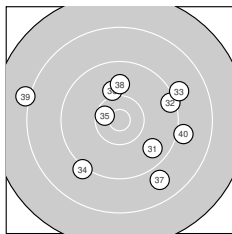

**Series 1: 92 (98.2)**

10.4* ↓ 10.3 ↗ 8.7 ↓ 9.7 ↗ 9.8 ↖
 9.7 ↖ 10.1 ↗ 9.9 ← 9.8 ↖ 9.8 ↘

Best divider: 431.7 (1.), 490.2 (2.), 678.2 (7.)
 Shot position: 2.53 mm left, 3.04 mm bottom
 Dispersion: 6.64, horizontal: 6.34, vertical: 6.93

**Series 2: 94 (97.6)**

9.1 ↓ 9.2 ↖ 10.5* ↖ 9.5 ↗ 10.6* ↓
 9.4 ↘ 10.1 ↖ 8.3 ↑ 10.4* ← 10.5* ↖

Best divider: 293.2 (15.), 333.4 (20.), 349.6 (13.)
 Shot position: 1.88 mm left, 1.14 mm bottom
 Dispersion: 8.19, horizontal: 5.95, vertical: 9.93

**Series 3: 93 (96.5)**

8.5 ↘ 9.5 → 10.3 ↘ 9.9 ← 10.4* ↓
 9.0 ← 9.3 ↓ 10.3 ↗ 9.3 ↗ 10.0 ↓

Best divider: 467.7 (25.), 524.2 (23.), 560.6 (28.)
 Shot position: 1.92 mm left, 0.20 mm top
 Dispersion: 8.44, horizontal: 9.16, vertical: 7.66

**Series 4: 90 (93.7)**

9.7 ↘ 9.4 → 9.0 → 9.2 ↖ 10.5* ↖
 10.1 ↖ 8.8 ↘ 9.9 ↑ 8.1 ← 9.0 →

Best divider: 363.2 (35.), 709.9 (36.), 843.0 (38.)
 Shot position: 2.20 mm right, 0.25 mm bottom
 Dispersion: 10.09, horizontal: 11.73, vertical: 8.13