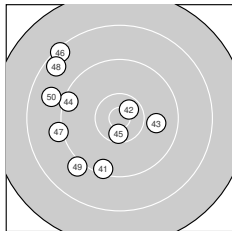

Series 5: 89 (93.9)

9.4 ↓   10.6* ↗   9.9 →   9.4 ↖   10.5* ↓
8.4 ↘   9.1 ←   8.6 ↘   9.1 ↖   8.9 ↖

Best divider: 296.5 (42.), 369.0 (45.), 867.0 (43.)
Shot position: 7.43 mm left, 0.70 mm top
Dispersion: 8.75, horizontal: 8.55, vertical: 8.94